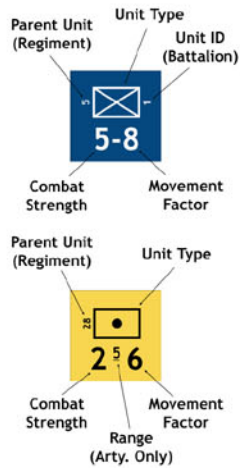

FIRST BLOOD

the Guadalcanal Campaign

Unit ID chart

- Infantry
- Artillery
- Mountain Artillery
- Anti-Air
- Armor
- Anti-Tank
- Defense Battalion
- Machine Gun
- Marines
- Labor Battalion
- Airborne
- Commando
- Armored Recon.
- LST

- Coastal Artillery
- Motorized Artillery
- Police
- Engineers
- Damaged Airfield
- Destroyed Airfield