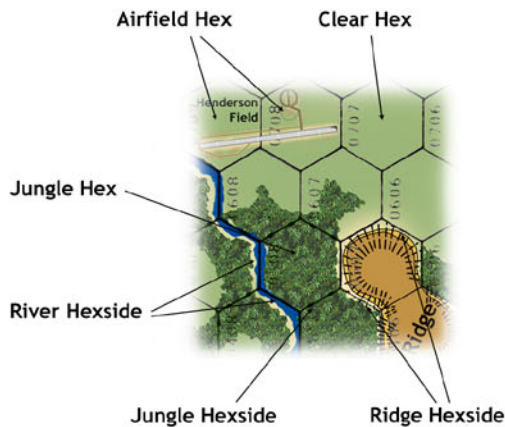

FIRST BLOOD

the Guadalcanal Campaign

Unit ID chart

- Infantry
- Artillery
- Mountain Artillery
- Anti-Air
- Armor
- Anti-Tank
- Defense Battalion
- Machine Gun
- Marines
- Labor Battalion
- Airborne
- Commando
- Armored Recon.
- LST

- Coastal Artillery
- Motorized Artillery
- Police
- Engineers
- Damaged Airfield
- Destroyed Airfield