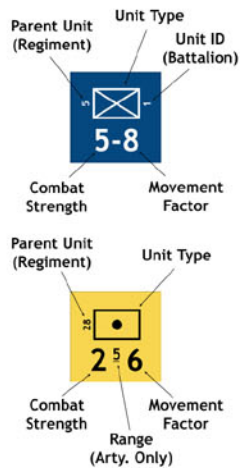

FIRST BLOOD

the Guadalcanal Campaign

Unit ID chart

- Infantry
- Artillery
- Mountain Artillery
- Anti-Air
- Armor
- Anti-Tank
- Defense Battalion
- Machine Gun
- Marines
- Labor Battalion
- Airborne
- Commando
- Armored Recon.
- LST

- Coastal Artillery
- Motorized Artillery
- Police
- Engineers
- Damaged Airfield
- Destroyed Airfield